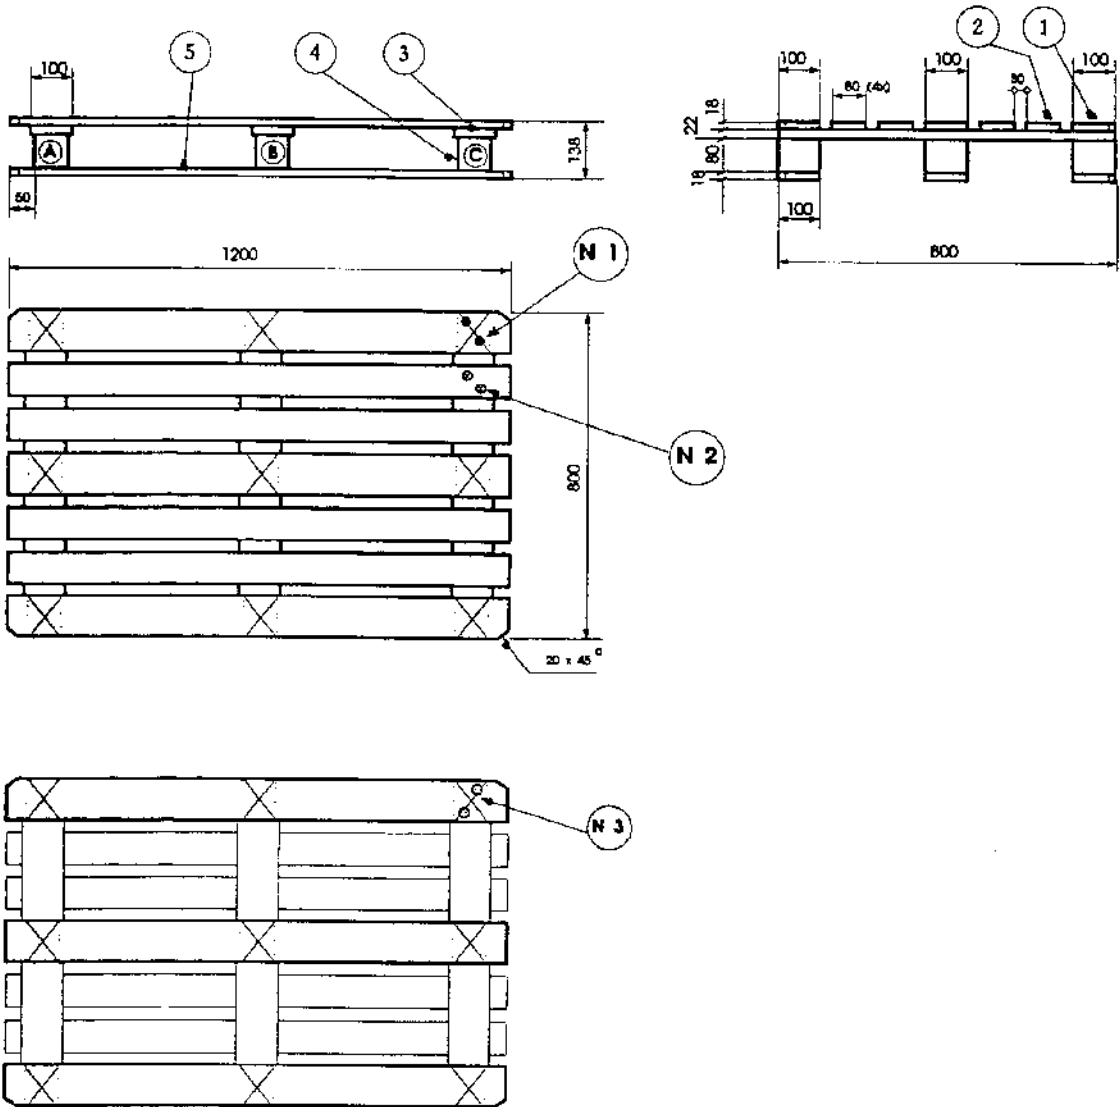

CP

CHEMICAL INDUSTRY PALLETS

01-08-1995

edition : 5

pos. number	items	dimensions (mm)		
		thickn.	width	length
1	3 deck boards	18	100	1200
2	4 deck boards	18	80	1200
3	3 stringers	22	100	800
4	9 blocks	80	80	100
5	3 bottom boards	18	100	1200
N1	18			
N2	24	see fixation		
N3	18			
A - B - C	see marking			

wood volume : 30.9 dm³

800 x 1200 mm

CP 2